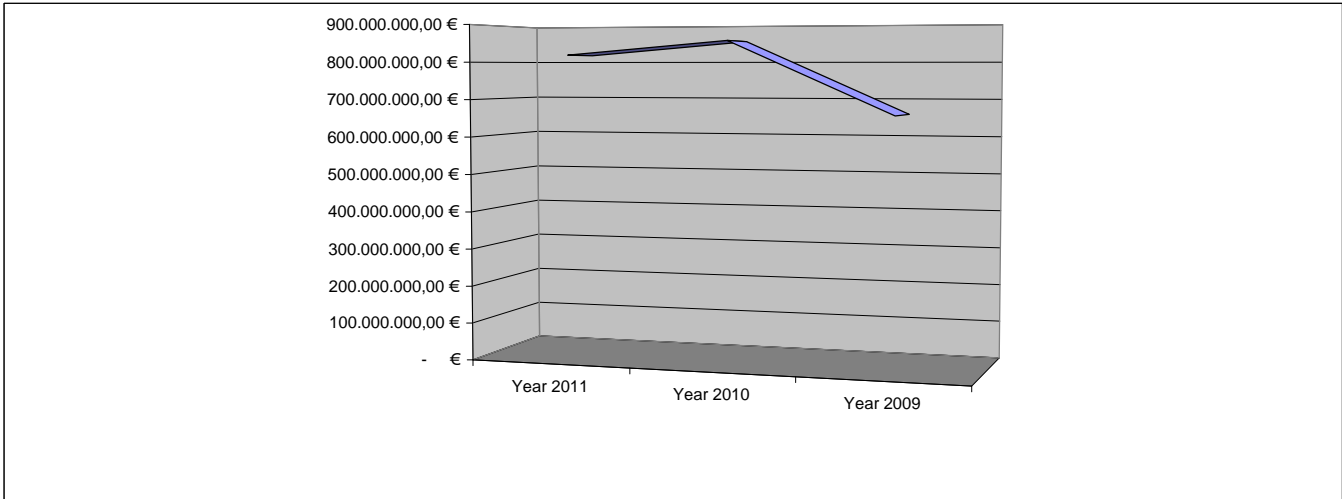

Trade Balance 6911 & 6912 China vs. EU

Origin	Party	Information	Codex	Unit	Year 2011	Year 2010	Year 2009
Prodcom (10/12)	EU	Production	6911 + 6912	kg	355.259.000,00	356.034.000,00	439.606.321,00

EU-Produktion

Origin	Party	Information	Codex	Unit	Year 2011	Year 2010	Year 2009
Trade Statistics	EU	Import China	6911 + 6912	€	818.570.170,00 €	855.882.260,00 €	661.863.520,00 €

Chinaimporte