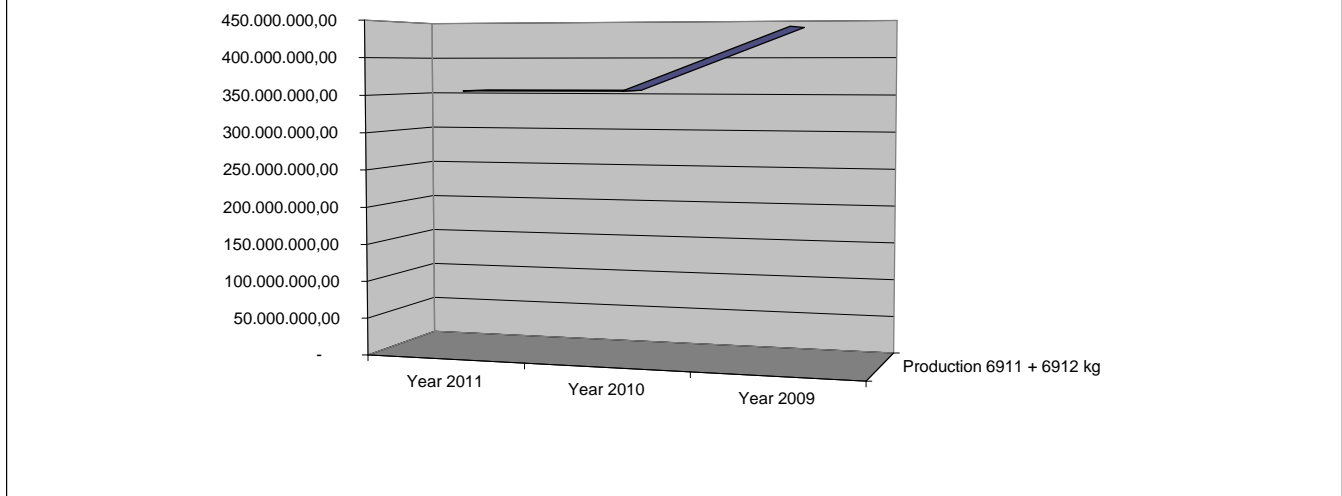

Trade Balance 6911 & 6912 China vs. EU

Origin	Party	Information	Codex	Unit	Year 2011	Year 2010	Year 2009
Prodcom (10/12)	EU	Production	6911 + 6912	kg	355.259.000,00	356.034.000,00	439.606.321,00

EU-Produktion

Origin	Party	Information	Codex	Unit	Year 2011	Year 2010	Year 2009
Trade Statistics	EU	Import China	6911 + 6912	€	818.570.170,00 €	855.882.260,00 €	661.863.520,00 €

Chinaimporte